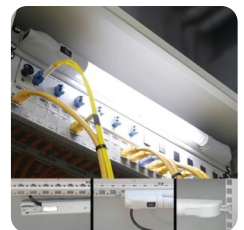

Lighting LED | ALLIO

Compact LED lighting | 24V DC | 100 - 240V | 220 - 240V | 1050 lm | IP20

Article:	ALLIO
Brand:	icotek
Luminous flux:	1050 lumens
IP rating:	IP20, Protection class II (Protective insulation)
Temperature:	-20°C to 50°C
Tube material:	Polycarbonate
Housing Material:	Polycarbonate
Mounting options:	Screw mounting, Magnetic attachment, Clamp mount (patented)
Voltage:	24V DC, 220 - 240V

Description

Lighting LED / ALLIO has, with its compact design and 190° rotating tube, a perfect space-saving design for lighting cabinets. Lighting LED / ALLIO has with its innovative design also made it possible for you to easily retrofit into existing enclosures. With its High Power LED, the luminaire shines with 1050 lumens and offers a lifespan of 50,000 hours. The opal white polycarbonate tube provides a homogeneous, glare-free area light.

Advantages:

- Compact design with 190° rotating LED tube
- Various mounting types: with magnets, screw mounting or snap-in mounting in the 19 server rack
- Simple retrofitting in existing boxes
- Efficient LED lighting with 1050 lm
- Available with motion sensor
- Door operated switch is available as an option
- A door-operated switch is available as an option.