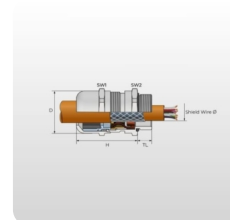

## Cable glands | EMC 3

EMC Cable gland | brass | movable spring contact | M12 - M63 | Clamping radius Ø3-44mm | IP68

Article:	Cable glands   EMC 3
Brand:	Bimed
Cable Gland material:	Brass
Material Seal around cable: Chloroprene	Chloroprene CR
Clamping Insert material:	Polyamide PA6
Contact Spring material:	Special Copper Allo
Material O-ring to housing:	NBR
Protection class:	IP 69, IP 68 - 5 Bar, 30 minutes
Rating:	TYPE 4X

### Description

These EMC cable glands combine several advantages in a single product. First of all, they offer the same clamping areas as standard brass fittings. They also have a protection rating of IP68. A unique feature of these cable glands is that they do not need to be disassembled to achieve low electrical impedance between the gland and the cable braid. Second, perfect shielding can be achieved by simply tightening the lock nut. This cable gland with high-tech features consists of a body in nickel-plated brass, a clamping insert in PA6 material, an EMC contact element and a seal in chloroprene. All components are pre-assembled to facilitate installation.

- Specially designed EMC protective cable glands.
- Long-lasting contact by high definition contact spring.
- Moving spring contact offers reduced risk of sheath damage.
- Open contact fingers when the gland cap is not tightened.
- Free rotational and axial movement of the cable without damaging the cable shield thanks to the open contact fingers.
- Easy assembly: install cable gland - prepare cable sheath - insert cable - tighten cap.
- High quality strain relief and sealing, reliable performance for EMC applications.
- Current international approvals.
- UL and VDE certified along with various other approvals - see technical data for full details