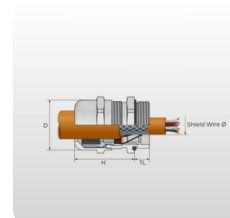

## Cable glands | EMC 2

EMC Cable gland | brass | fixed spring contact | M12 - M63 | Clamping radius Ø3-44mm | IP68

Article:	Cable glands   EMC 2
Brand:	Bimed
Cable Gland material:	Brass
Material Seal around cable: Chloroprene	Chloroprene CR
Clamping Insert material:	Polyamide PA6
Contact Spring material:	Special Copper Allo
Material O-ring to housing:	NBR
Protection class:	IP 69, IP 68 - 5 Bar, 30 minutes
Rating:	TYPE 4X

### Description

Cable glands EMC 2 Brass. Discover our specially designed EMC-protective cable glands. They combine superior performance with easy installation. EMC 2 is the perfect solution for your most demanding applications in electromagnetic compatibility. Ideal for metal machinery and enclosures where EMC protection is essential for optimal performance and safety. Choose EMC 2 for a reliable, efficient and long-lasting solution to your EMC challenges. With its combination of advanced technology and user-friendly design, this product is an indispensable addition to your industrial toolbox.

- Specially designed EMC protective cable glands.
- Long-lasting contact by high definition contact spring
- Easy assembly:
  - 1- install cable gland
  - 2- prepare cable sheath
  - 3- insert cable
  - 4- tighten cap
- High quality strain relief and sealing, reliable performance for EMC applications.
- UL and VDE certified along with various other approvals - see technical data for full details