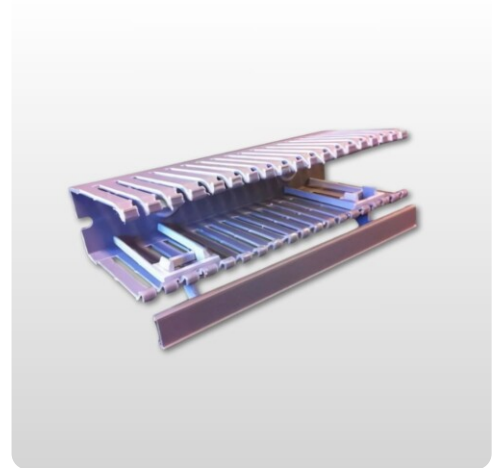

## Labeling system | Slöman

Patented marking systems | for slotted cable duct

Article:	Slöman
Brand:	
Material:	PVC / Halogen-free
Color:	RAL7030

### Description

Marking System / Slöman – Patented and Simple Marking for Cable Ducts and Components

Slöman is our self-developed and patented marking system for clear and durable marking of cable ducts and electrical components. With easy installation and high user-friendliness, Slöman is a popular choice among installers and electricians across the industry.

Advantages of the Slöman Marking System:

- Quick and easy installation – Save time when marking cable ducts, electrical cabinets, and components.
- Compatible with several brands – The original Slöman fits perfectly with our cable ducts from IBOCO, and our halogen-free Slöman is adapted for UNEX and Licatec.
- Halogen-free option – Choose an environmentally friendly and safe design where required.
- Patented quality – Developed by us to meet high demands on clarity, durability, and compatibility.

With the Slöman marking system, you get a professional, flexible, and efficient solution for marking – whether it concerns industry, electrical installation, or automation.

Do you have questions about our marking systems or cable ducts? Feel free to contact us – we will help you find the right solution.