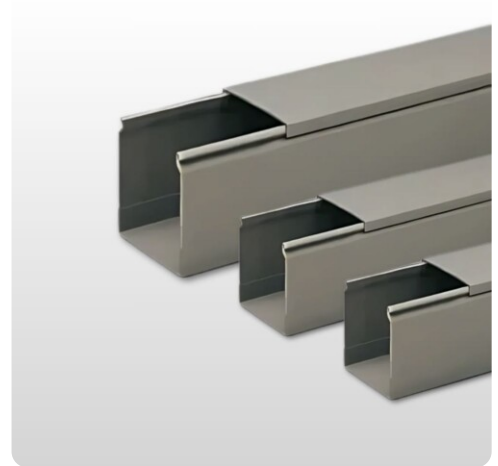

Cable channel IBOCO | TA-E / TA-W

Installation channel | RAL7030 | RAL9001

Article:	TA-E / TA-W
Brand:	IBOCO
Material:	Rigid PVC, Self-extinguishing
Temperature:	5°C to 65°C
Length:	2000mm
Color:	RAL7030 RAL9001
Approvals:	CE

Description

Cable duct / TA-E | TA-W – Installation duct for elevator and machine installations with high requirements.,

IBOCO TA-E | TA-W is a tight cable duct with pre-drilled mounting holes in the bottom, making installation quick and safe. It is available in both gray and white, so you can easily adapt to your environment, needs or standards.

Advantages of IBOCO TA-E/W solid cable duct:

- Tight construction – Protects cables from dust, dirt and external influences – ideal for industrial environments.
- Assembly-friendly design – Pre-drilled holes in the bottom save time during installation and provide a stable attachment.
- Color choices for different applications – Choose between gray and white to match existing enclosures or installation standards.
- Suitable for elevator and machine installations – Excellent for applications where cabling needs to be protected, structured and durable.