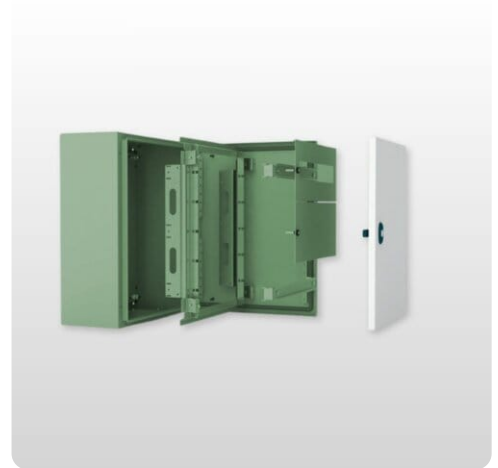

## Interior door | ECPI

Accessories | E COR

Article: ECPI

Brand: E.t.a

### Description

Interior door with frame and panel for E COR drawers.

- Content: One part complete with frame, hinges, locking system and mounting parts.
- St/tp: 1 pc.

Article number