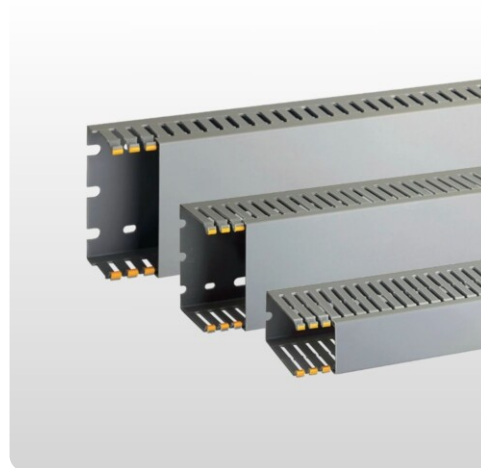

## Cable duct IBOCO | T1-E

Slotted cable duct | RAL7030

Article:	T1-E
Brand:	IBOCO
Material:	Rigid PVC, Self-extinguishing
Temperature:	5°C to 65°C
Length:	2000mm
Color:	RAL7030
Approvals:	CE, UL, CSA
Other:	F = "cable holder" in the middle of the slot

### Description

Cable duct Slotted IBOCO / T1-E – Smooth and efficient cable management for professional installations.

Are you looking for a reliable solution for organizing smaller cables in control cabinets or electrical cabinets? Cable duct Slotted IBOCO T1-E is an excellent choice for those who want a robust, structured and efficient cable routing. This narrow slotted cable duct comes complete with a cover and is specially designed to withstand demanding industrial environments.

Advantages of IBOCO T1-E cable duct:

- Strong and durable construction – The extra thick bottom and sidewalls provide long-lasting performance and increased stability in harsh environments.
- Quick installation – Countersunk holes in the bottom of the channel enable easy assembly with smart accessories, saving both time and labor.
- Versatile use – Perfect for control cabinets, machine installations, control panels and other industrial applications where order and safety are crucial.

With IBOCO T1-E cable duct You don't just get a more attractive cable routing – you also get a safer and more efficient electrical installation. Invest in quality and function with a cable channel that is built to last.