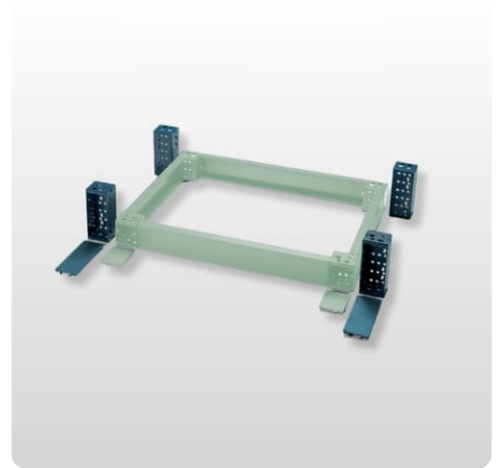

## Plinth corner | EUZE-A200

Accessories | E NUX

Article: EUZE-A200

Brand: E.t.a

### Description

Plinth corner H200 for E NUX.

- Content: Delivery includes 4 base corners
- St/tp: 4 pcs.

Article number