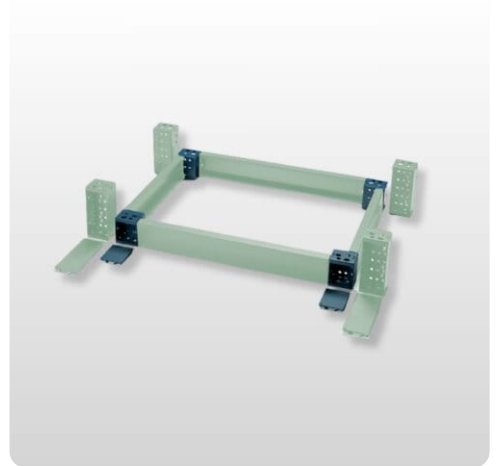

Plinth corner | EUZE-A100

Accessories | E NUX

Article: EUZE-A100

Brand: E.t.a

Description

Plinth corner H100 for E NUX.

- Content: Delivery includes 4 base corners
- St/tp: 4 pcs.

Article number