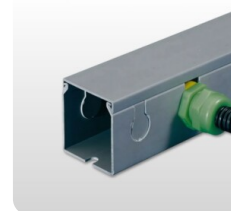

## Cable duct IBOCO | TPD

Installation channel | Ø18mm / Ø23mm knockout hole | RAL7030

Article:	TPD
Brand:	IBOCO
Material:	Rigid PVC, Self-extinguishing
Temperature:	Max 65°C
Length:	2000mm
Color:	RAL7030
Approvals:	CE

### Description

Cable duct / TPD – Installation channel with ready-made knockout holes.

IBOCO TPD KnockOut cable duct is a smart and efficient installation duct equipped with pre-punched knockout holes of 18 and 23 mm. This cable duct is specially developed to simplify the work of fitters and installers - perfect for, among other things, elevator installations, control cabinets and similar electrical installations.

Advantages of IBOCO TPD installation channel:

- Pre-perforated knockout holes – Makes it easy to quickly attach fittings directly to the side walls of the duct.
- Support for protective hose – After installing the screw connection, you can easily connect the protective hose for smooth and protected cable routing.
- Time-saving installation – TPD is designed to make installation work fast, efficient and professional.
- Ideal for elevator installations – A favorite among installers due to its flexibility and ease of use in tight spaces.

With IBOCO KnockOut TPD you get a ready-made cable channel that makes cable routing easier and more structured.