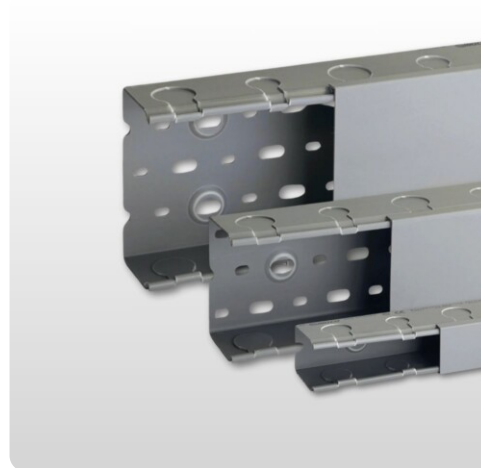

## Cable duct IBOCO | TPD

Installation channel | Ø18mm / Ø23mm knockout hole | RAL7030

Article:	TPD
Brand:	IBOCO
Material:	Rigid PVC, Self-extinguishing
Temperature:	Max 65°C
Length:	2000mm
Color:	RAL7030
Approvals:	CE

### Description

Cable duct / TPD – Installation channel with ready-made knockout holes.

IBOCO TPD KnockOut cable duct is a smart and efficient installation duct equipped with pre-punched knockout holes of 18 and 23 mm. This cable duct is specially developed to simplify the work of fitters and installers - perfect for, among other things, elevator installations, control cabinets and similar electrical installations.

Advantages of IBOCO TPD installation channel:

- Pre-perforated knockout holes – Makes it easy to quickly attach fittings directly to the side walls of the duct.
- Support for protective hose – After installing the screw connection, you can easily connect the protective hose for smooth and protected cable routing.
- Time-saving installation – TPD is designed to make installation work fast, efficient and professional.
- Ideal for elevator installations – A favorite among installers due to its flexibility and ease of use in tight spaces.

With IBOCO KnockOut TPD you get a ready-made cable channel that makes cable routing easier and more structured.