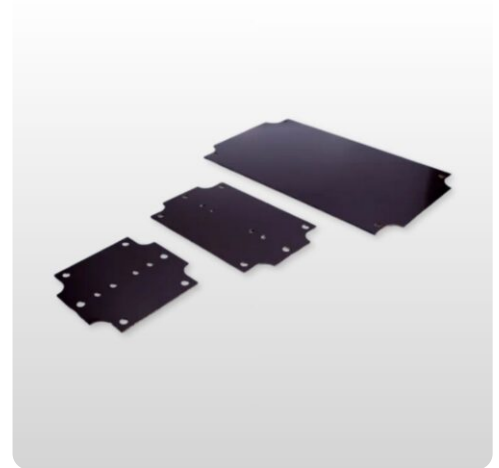

Accessories Enclosure | MBI

Supplementary accessories for MBI enclosures

Article:	Accessories Enclosure MBI
Brand:	Multi-Box
Pass	MBI- & MBI-Kapslingar

Description

Accessories Enclosure | MBI are developed to complement and customize installations within industry and automation. The range includes components that facilitate assembly, integration, and practical use of MBI enclosures in various applications.