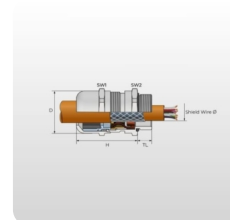

Cable glands | EMC 3

EMC Cable gland | brass | movable spring contact | M12 - M63 | Clamping radius Ø3-44mm | IP68

Article:	Cable glands EMC 3
Brand:	Bimed
Cable Gland material:	Brass
Material Seal around cable:	Chloroprene CR Chloroprene
Clamping Insert material:	Polyamide PA6
Contact Spring material:	Special Copper Allo
Material O-ring to housing:	NBR
Protection class:	IP 69, IP 68 - 5 Bar, 30 minutes
Rating:	TYPE 4X

Description

These EMC cable glands combine several advantages in a single product. First of all, they offer the same clamping areas as standard brass fittings. They also have a protection rating of IP68. A unique feature of these cable glands is that they do not need to be disassembled to achieve low electrical impedance between the gland and the cable braid. Second, perfect shielding can be achieved by simply tightening the lock nut. This cable gland with high-tech features consists of a body in nickel-plated brass, a clamping insert in PA6 material, an EMC contact element and a seal in chloroprene. All components are pre-assembled to facilitate installation.

- Specially designed EMC protective cable glands.
- Long-lasting contact by high definition contact spring.
- Moving spring contact offers reduced risk of sheath damage.
- Open contact fingers when the gland cap is not tightened.
- Free rotational and axial movement of the cable without damaging the cable shield thanks to the open contact fingers.
- Easy assembly: install cable gland - prepare cable sheath - insert cable - tighten cap.
- High quality strain relief and sealing, reliable performance for EMC applications.
- Current international approvals.
- UL and VDE certified along with various other approvals - see technical data for full details