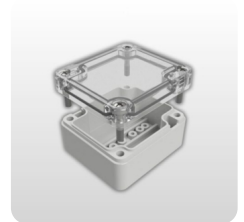

Customize your box

- Mounting & Assembly
- Printing
- Design
- Color
- Punching