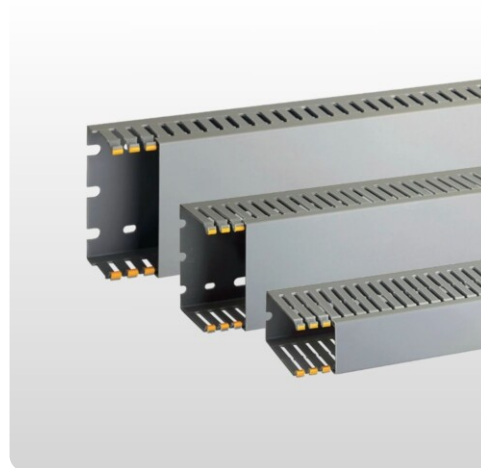

Cable duct IBOCO | T1-E

Slotted cable duct | RAL7030

Article:	T1-E
Brand:	IBOCO
Material:	Rigid PVC, Self-extinguishing
Temperature:	5°C to 65°C
Length:	2000mm
Color:	RAL7030
Approvals:	CE, UL, CSA
Other:	F = "cable holder" in the middle of the slot

Description

Cable duct Slotted IBOCO / T1-E – Smooth and efficient cable management for professional installations.

Are you looking for a reliable solution for organizing smaller cables in control cabinets or electrical cabinets? The Slotted Cable Duct IBOCO T1-E is an excellent choice for those who want robust, structured, and efficient cable routing. This narrow slotted cable duct comes complete with a cover and is specifically designed to withstand demanding industrial environments.

Advantages of IBOCO T1-E cable duct:

- Strong and durable construction The extra thick bottom and sidewalls provide long-lasting performance and increased stability in harsh environments.
- Quick installation Countersunk holes in the bottom of the channel enable easy assembly with smart accessories, saving both time and labor.
- Versatile use – Perfect for control cabinets, machine installations, control panels and other industrial applications where order and safety are crucial.

With IBOCO T1-E cable trunking You don't just get more attractive cable routing – you also get a safer and more efficient electrical installation. Invest in quality and function with a cable channel that is built to last.