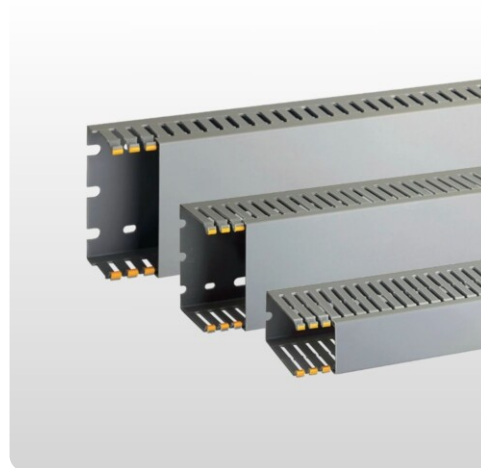

Cable duct IBOCO | T1-E

Slotted cable duct | RAL7030

| | |
|--------------|--|
| Article: | T1-E |
| Brand: | IBOCO |
| Material: | Rigid PVC, Self-extinguishing |
| Temperature: | 5°C to 65°C |
| Length: | 2000mm |
| Color: | RAL7030 |
| Approvals: | CE, UL, CSA |
| Other: | F = "cable holder" in the middle of the slot |

Description

Cable duct Slotted IBOCO / T1-E – Smooth and efficient cable management for professional installations.

Are you looking for a reliable solution for organizing smaller cables in control cabinets or electrical cabinets? Cable duct Slotted IBOCO T1-E is an excellent choice for those who want a robust, structured and efficient cable routing. This narrow slotted cable duct comes complete with a cover and is specially designed to withstand demanding industrial environments.

Advantages of IBOCO T1-E cable duct:

- Strong and durable construction – The extra thick bottom and sidewalls provide long-lasting performance and increased stability in harsh environments.
- Quick installation – Countersunk holes in the bottom of the channel enable easy assembly with smart accessories, saving both time and labor.
- Versatile use – Perfect for control cabinets, machine installations, control panels and other industrial applications where order and safety are crucial.

With IBOCO T1-E cable duct You don't just get a more attractive cable routing – you also get a safer and more efficient electrical installation. Invest in quality and function with a cable channel that is built to last.