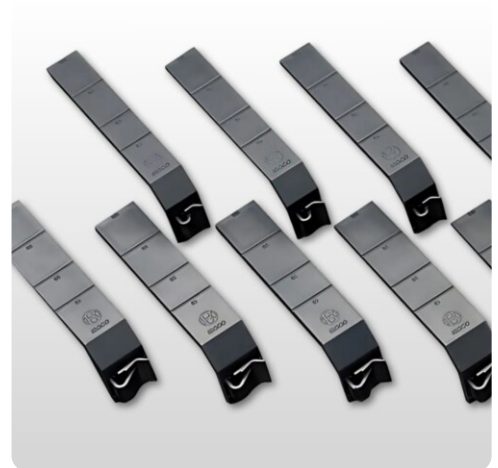

## Cable holder IBOCO | TR

Holder for cables in slotted channel | Black

Article:	TR
Brand:	IBOCO
Material:	ABS/PC
Color:	Black
Approvals:	CE

### Description

Cable holder / TR – Flexible and time-saving solution for cable ducts.

Cable holder IBOCO TR is a practical accessory that fits both wide-slot and narrow-slot cable ducts. Easy to use and adapt to different cable duct sizes, making it an indispensable aid in both installation and maintenance.

Features and benefits of IBOCO TR cable holder:

- Flexible length – TR1 and TR1-E are delivered in a size that can be easily cut to match the desired length and needs.
- Fits multiple cable duct types – Ideal for both wide and narrow slotted channels, providing versatility in various projects.
- Efficient and time-saving – A great help for panel builders and installers who want fast, safe and structured cable management.
- Easy to use – Makes it easy to keep cables in place throughout the installation process.

With Cable retainers IBOCO / TR You get a flexible and reliable product that makes work easier both during new installation and service.