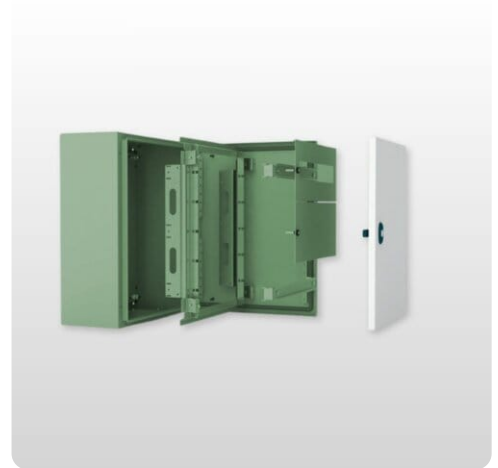

Interior door | ECPI

Accessories | E COR

Article: ECPI

Brand: E.t.a

Description

Interior door with frame and panel for E COR drawers.

- Content: One part complete with frame, hinges, locking system and mounting parts.
- St/tp: 1 pc.