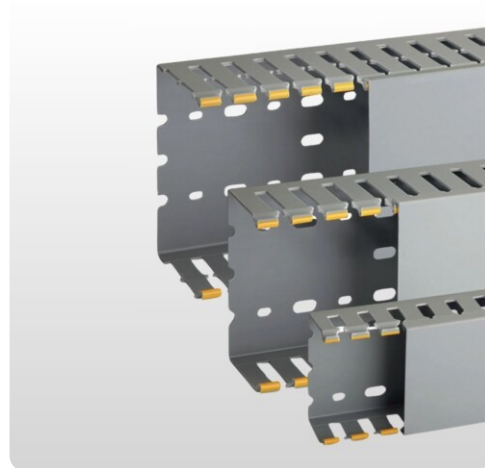

Cable duct IBOCO | T1

Wide slotted cable duct | RAL7030

Article:	T1
Brand:	IBOCO
Material:	Rigid PVC, Self-extinguishing
Temperature:	5°C to 65°C
Length:	2000mm
Color:	RAL7030
Approvals:	CE, UL, CSA
Other:	F = "cable holder" in the middle of the slot

Description

Cable channel / T1 – Wide-slotted cable duct for thick cables.

IBOCO T1 wide slotted cable duct is a powerful and practical solution for handling cables and wires with larger dimensions. The cable duct comes complete with a cover and is designed to provide robust and reliable cable management in, for example, control cabinets, electrical cabinets and control cabinets.

Advantages of IBOCO T1 wide-slotted cable duct:

- For thick cables and wires – The wide slot design makes it easy to organize and route larger cables neatly and securely.
- Strong construction – Extra thick bottom and sides ensure durability and long life, even in demanding environments.
- Professional cable management – A smart alternative for a more structured and easy-to-maintain installation.
- Suitable for multiple applications – Used advantageously in control cabinets, enclosures, electrical cabinets and control cabinets where order and accessibility are important.

Article number

6080T1(-F)	2990194	Cable duct T1 PVC	Wide slit	60	80	2000	12	RAL7030
8080T1(-F)	2990196	Cable duct T1 PVC	Wide slit	80	80	2000	12	RAL7030
10080T1(-F)	2990198	Cable duct T1 PVC	Wide slit	100	80	2000	8	RAL7030
12080T1(-F)	2990200	Cable duct T1 PVC	Wide slit	120	80	2000	8	RAL7030
25100T1(-F)	2990141	Cable duct T1 PVC	Wide slit	25	100	2000	8	RAL7030
40100T1(-F)	2990142	Cable duct T1 PVC	Wide slit	40	100	2000	8	RAL7030
60100T1(-F)	2990143	Cable duct T1 PVC	Wide slit	60	100	2000	4	RAL7030
80100T1(-F)	2990144	Cable duct T1 PVC	Wide slit	80	100	2000	4	RAL7030
100100T1(-F)	2990145	Cable duct T1 PVC	Wide slit	100	100	2000	4	RAL7030
150100T1(-F)	2990174	Cable duct T1 PVC	Wide slit	150	100	2000	4	RAL7030