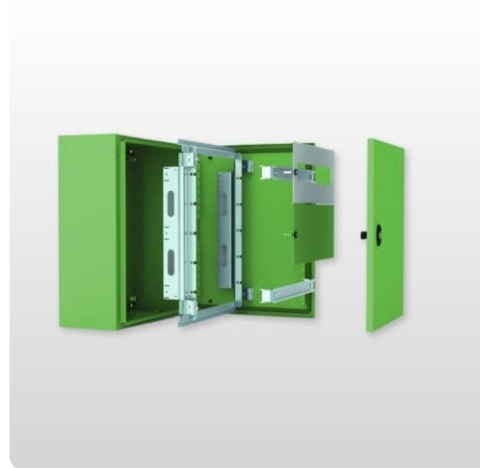

## Module kit E COR 1X16 | ECMI

Accessories | E COR

Article: ECMI

Brand: E.t.a

### Description

Modular chassis with universal functional frame, panels and DIN rails as well as partitions H=25 or 50 mm, if required.

- Content: Delivery includes No. 1 piece with internal frame complete with modular panels; DIN rails; partitions; brackets and mounting accessories.
- St/tp: 1 pc.