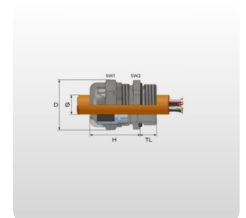

Description

Stainless steel cable glands are the perfect choice for industrial standard applications in demanding and corrosive environments. These glands offer easy assembly and high-quality strain relief, ensuring reliable performance. With proven sealing technology and international approvals, you can be sure that these cable glands meet the highest standards. Whether it is outdoor applications, in the food or pharmaceutical industry and other sensitive applications, these stainless steel cable glands are a reliable choice for your needs.

- For high quality machines and housings.
- For high quality applications in corrosive environments.
- Applications: Outdoor, food industry, pharmaceutical industry and other sensitive applications.
- UL and VDE certified along with various other approvals - see technical data for full details
- Easy assembly: install cable gland - insert cable - tighten cap.
- High quality strain relief and sealing, reliable performance for standard industrial applications.
- Current international approvals.