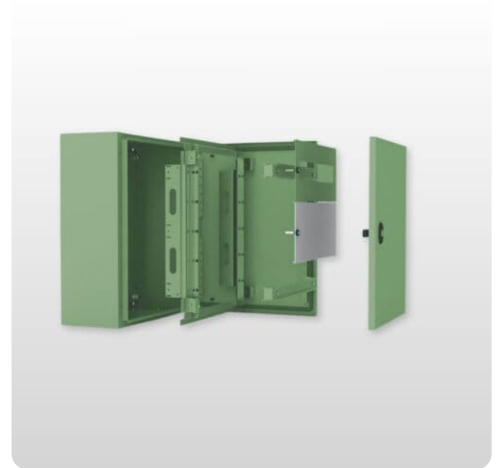

Modular Smooth Panel | ECAV

Accessories | E COR

Article: ECAV

Brand: E.t.a

Description

Modular panels made of sheet steel are available in a glossy finish. They can be easily mounted on E COR.

- Content: Delivery includes no. 2 pieces with mounting accessories.
- St/tp: 2 pcs.