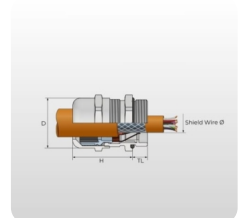

Cable glands | EMC 2

EMC Cable gland | brass | fixed spring contact | M12 - M63 | Clamping radius Ø3-44mm | IP68

Article:	Cable glands EMC 2
Brand:	Bimed
Cable Gland material:	Brass
Material Seal around cable: Chloroprene	Chloroprene CR
Clamping Insert material:	Polyamide PA6
Contact Spring material:	Special Copper Allo
Material O-ring to housing:	NBR
Protection class:	IP 69, IP 68 - 5 Bar, 30 minutes
Rating:	TYPE 4X

Description

Cable glands EMC 2 Brass. Discover our specially designed EMC-protective cable glands. They combine superior performance with easy installation. EMC 2 is the perfect solution for your most demanding applications in electromagnetic compatibility. Ideal for metal machinery and enclosures where EMC protection is essential for optimal performance and safety. Choose EMC 2 for a reliable, efficient and long-lasting solution to your EMC challenges. With its combination of advanced technology and user-friendly design, this product is an indispensable addition to your industrial toolbox.

- Specially designed EMC protective cable glands.
- Long-lasting contact by high definition contact spring
- Easy assembly:
 - 1- install cable gland
 - 2- prepare cable sheath
 - 3- insert cable
 - 4- tighten cap
- High quality strain relief and sealing, reliable performance for EMC applications.
- UL and VDE certified along with various other approvals - see technical data for full details