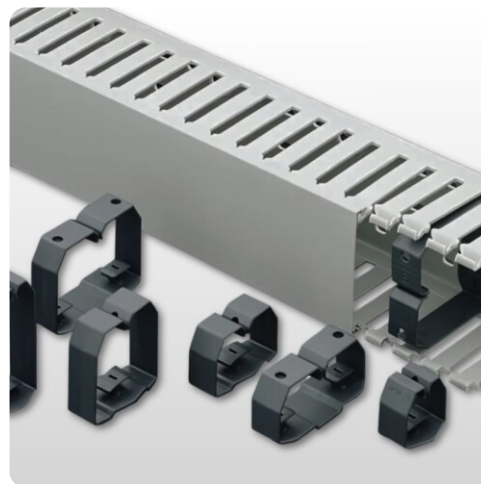

Cable holder IBOCO | CL

Holder for cables in slotted channel | RAL7021

Article:	CL
Brand:	IBOCO
Material:	ABS/PC
Color:	RAL7021 (dark grey)
Approvals:	CE

Description

Cable holder / CL – Smart cable relief for T1 and T1-E cable ducts.

Cable holder CL is a patented and effective accessory for cable ducts of type T1 and T1-E. With the unique integrated fastener ZP1 you get a stable and easy mounting that both facilitates installation and improves cable management.

Advantages of IBOCO CL cable holder:

- Patented system with ZP1 fasteners – Simple and secure attachment directly into the cable duct.
- Holds cables in place during installation – Perfect for routing and organizing cables in control cabinets and electrical cabinets.
- Protects cable duct slots – Prevents bulging against the sidewalls and provides better durability over time.
- Available in several sizes – Matches our entire range of IBOCO cable ducts, including T1 and T1-E.
- Time-saving solution – Quick assembly that makes a difference in both small and large installation projects.