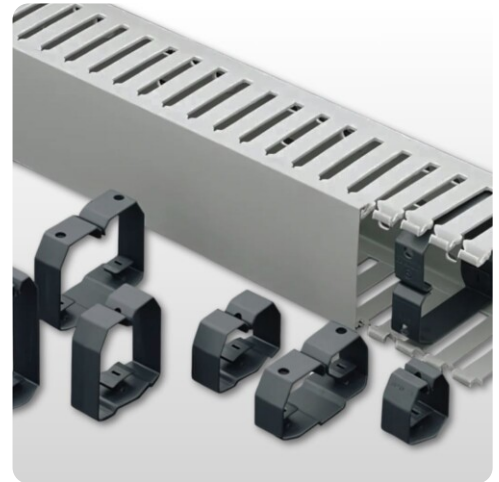

Cable holder IBOCO | CL

Holder for cables in slotted channel | RAL7021

Article:	CL
Brand:	IBOCO
Material:	ABS/PC
Color:	RAL7021 (dark grey)
Approvals:	CE

Description

Cable holder / CL – Smart cable relief for T1 and T1-E cable ducts.

Cable holder CL is a patented and effective accessory for cable ducts of type T1 and T1-E. With the unique integrated fastener ZP1 you get a stable and easy mounting that both facilitates installation and improves cable management.

Advantages of IBOCO CL cable holder:

- Patented system with ZP1 fasteners – Simple and secure attachment directly into the cable duct.
- Holds cables in place during installation – Perfect for routing and organizing cables in control cabinets and electrical cabinets.
- Protects cable duct slots – Prevents bulging against the sidewalls and provides better durability over time.
- Available in several sizes – Matches our entire range of IBOCO cable ducts, including T1 and T1-E.
- Time-saving solution – Quick assembly that makes a difference in both small and large installation projects.