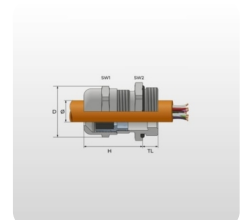

Description

Brass cable glands are the perfect choice for industrial standard applications in demanding environments. These glands offer easy assembly and high-quality strain relief, ensuring reliable performance. With proven sealing technology and international approvals, you can be sure that these cable glands meet the highest standards. Whether it's heavy industry or other demanding applications, these metal cable glands are a reliable choice for your needs.

- For standard industrial applications in harsh environments
- For machines and boxes
- Fast and easy mounting
- High quality strain relief and sealing, reliable performance for standard industrial applications
- Current international approvals