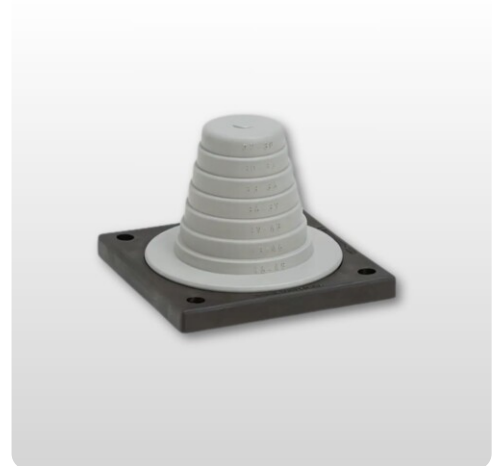

## Cable entry pyramid | KEL-JUMBO flex

Pipes up to Ø68mm | IP54 | UL Type 12

Article:	KEL-JUMBO flex
Brand:	icotek
Protection class:	IP54
UL Type:	UL Type 12
Flammability:	UL94-V0, self-extinguishing
Temperature:	-40°C to 100°C
Material:	Elastomer
Material Base frame:	Polyamide
Mounting options:	Screw mounting
Characteristics:	Silicone-free, Halogen-free

### Description

Cable entry grommet pyramid / KEL-JUMBO flex is a flexible cable entry for cables without connectors with a diameter range from 27 - 68 mm. They are ideal for the supply cables into electrical cabinets.

Cutting KEL-JUMBO flex grommet:

- Cable diameter < 25%
- The corresponding diameters are marked on the grommet
- It is recommended that additional strain relief be provided for cables as part of the installation

Advantages:

- Fast assembly
- The grommet allows dynamic and flexible movement of rigid cables
- Compact installation area (88 x 88 mm)