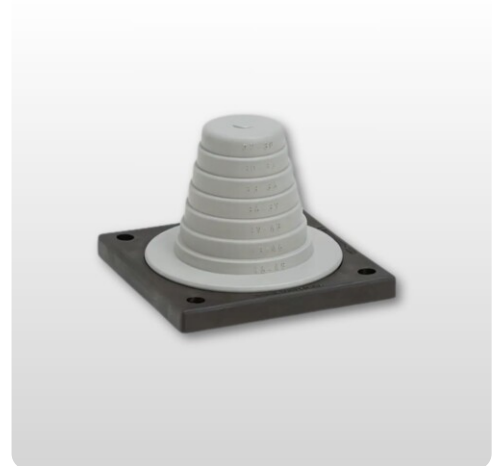

## Cable entry pyramid | KEL-JUMBO flex

Pipes up to Ø68mm | IP54 | UL Type 12

Article:	KEL-JUMBO flex
Brand:	icotek
Protection class:	IP54
UL Type:	UL Type 12
Flammability:	UL94-V0, self-extinguishing
Temperature:	-40°C to 100°C
Material:	Elastomer
Material Base frame:	Polyamide
Mounting options:	Screw mounting
Characteristics:	Silicone-free, Halogen-free

### Description

Cable entry grommet pyramid / KEL-JUMBO flex is a flexible cable entry for cables without connectors with a diameter range from 27 - 68 mm. They are ideal for the supply cables into electrical cabinets.

Cutting KEL-JUMBO flex grommet:

- Cable diameter < 25%
- The corresponding diameters are marked on the grommet
- It is recommended that additional strain relief be provided for cables as part of the installation

Advantages:

- Fast assembly
- The grommet allows dynamic and flexible movement of rigid cables
- Compact installation area (88 x 88 mm)

Article number

Read more at icotek