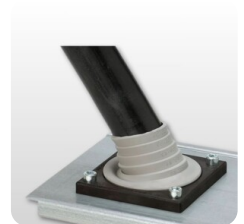

## Cable entry pyramid | KEL-JUMBO flex

Pipes up to Ø68mm | IP54 | UL Type 12

Article:	KEL-JUMBO flex
Brand:	icotek
Protection class:	IP54
UL Type:	UL Type 12
Flammability:	UL94-V0, self-extinguishing
Temperature:	-40°C to 100°C
Material:	Elastomer
Material Base frame:	Polyamide
Mounting options:	Screw mounting
Characteristics:	Silicone-free, Halogen-free

### Description

Cable entry grommet pyramid / KEL-JUMBO flex is a flexible cable entry for cables without connectors with a diameter range from 27 - 68 mm. They are ideal for the supply cables into electrical cabinets.

Cutting KEL-JUMBO flex grommet:

- Cable diameter < 25%
- The corresponding diameters are marked on the grommet
- It is recommended that additional strain relief be provided for cables as part of the installation

Advantages:

- Fast assembly
- The grommet allows dynamic and flexible movement of rigid cables
- Compact installation area (88 x 88 mm)

Article number

Read more at icotek