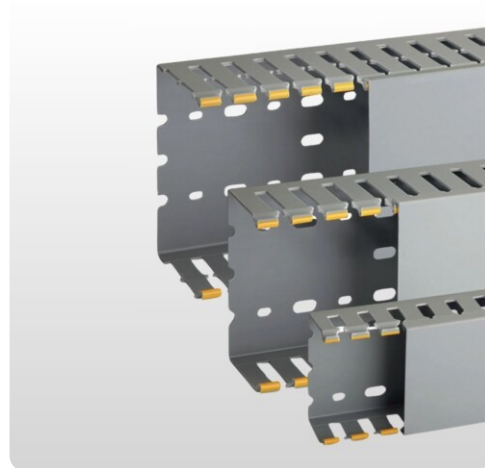

Cable duct IBOCO | T1

Wide slotted cable duct | RAL7030

Article:	T1
Brand:	IBOCO
Material:	Rigid PVC, Self-extinguishing
Temperature:	5°C to 65°C
Length:	2000mm
Color:	RAL7030
Approvals:	CE, UL, CSA
Other:	F = "cable holder" in the middle of the slot

Description

Cable channel / T1 – Wide-slotted cable duct for thick cables.

IBOCO T1 wide slotted cable duct is a powerful and practical solution for handling cables and wires with larger dimensions. The cable duct comes complete with a cover and is designed to provide robust and reliable cable management in, for example, control cabinets, electrical cabinets and control cabinets.

Advantages of IBOCO T1 wide-slotted cable duct:

- For thick cables and wires – The wide slot design makes it easy to organize and route larger cables neatly and securely.
- Strong construction – Extra thick bottom and sides ensure durability and long life, even in demanding environments.
- Professional cable management – A smart alternative for a more structured and easy-to-maintain installation.
- Suitable for multiple applications – Used advantageously in control cabinets, enclosures, electrical cabinets and control cabinets where order and accessibility are important.