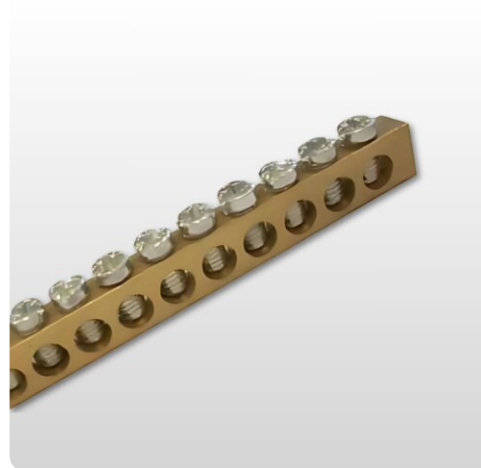

Grounding bar | Brass

For multiple protective earth connections | 1000mm | 153 pcs 16 mm² screw terminals

Article:	Grounding bar Brass
Brand:	
Material:	Brass
Length:	1000
Connections:	153pcs

Description

Brass ground rail with 153 16mm² screw connections.

- The bus bar is supplied in 1 meter lengths but can be cut to the desired length.

Article number

Art.No	E-number	Description	Designation 2	Width mm	Length mm	Material	Unit	Pc
Bus Bar	2154293	Ground rail BR	153pcs 16Ø 63A connections	6.5	1000	Brass	st	1