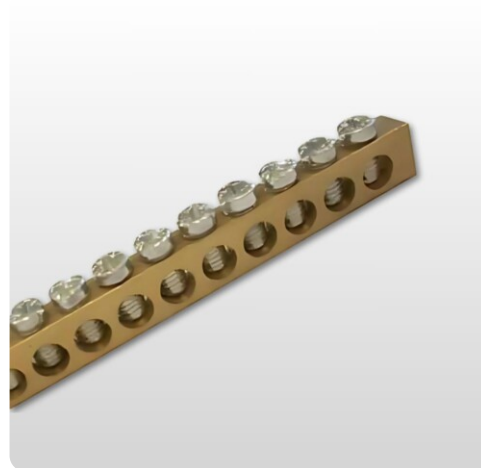

Grounding bar | Brass

For multiple protective earth connections | 1000mm | 153 pcs 16 mm² screw terminals

Article: Grounding bar | Brass

Brand:

Material: Brass

Length: 1000

Connections: 153pcs

Description

Brass ground rail with 153 16mm² screw connections.

- The bus bar is supplied in 1 meter lengths but can be cut to the desired length.

Article number

Art.No	E-number	Description	Type	Width mm	Length mm	Material
Bus Bar	2154293	Ground rail BR	153pcs 16Ø 63A connections	6.5	1000	Brass