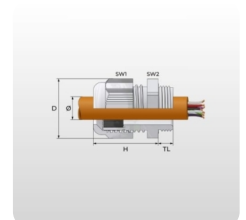

Description

Cable glands Polyamide are the perfect choice for industrial standard applications. These glands offer easy assembly and high-quality strain relief, ensuring reliable performance. With proven sealing technology and international approvals, you can be sure that these cable glands meet the highest standards. Whether it is heavy industry or other demanding applications, these polyamide cable glands are a reliable choice for your needs.

- For standard industrial applications
- UL and VDE certified along with various other approvals - see technical data for full details
- Fast and easy mounting
- High quality strain relief and sealing, reliable performance for standard industrial applications
- Current international approvals