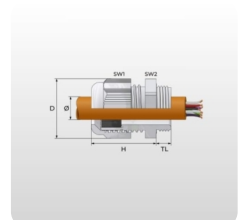

## Cable glands | Polyamide

Standard cable gland | M12 - M63 | Clamping radius Ø3-35mm | RAL7035 | RAL7001 | RAL 9005 | IP68

Article:	Cable glands   Polyamide
Brand:	Bimed
Cable Gland Material:	Polyamide PA6
Material Seal around cable:	Chloroprene CR
Protection class:	IP 68 - 5 Bar, 30 minutes, IP66
Type Rating:	TYPE1, 4X
Flammability:	V2 according to UL94
Operating temperature:	Permanent -20 °C to +100 °C
Thread type:	Metric
Color:	RAL7035   RAL7001   RAL 9005

## Article number

Art.No	Description	Size	Cable diameter Ø mm	Thread Length TL mm	Height H mm	Protection class	Color
CBM-1S	Cable gland   PA	M12x1.5	3 – 6.5	8	25.3	IP68	RAL7035
CBM-0S	Cable gland   PA	M12x1.5	3 – 6.5	8	25.3	IP68	RAL7001
CBM-2S	Cable gland   PA	M12x1.5	3 – 6.5	8	25.3	IP68	RAL9005
CBI-1S	Cable gland   PA	M12x1.5	2 – 5	8	25.3	IP68	RAL7035
CBI-0S	Cable gland   PA	M12x1.5	2 – 5	8	25.3	IP68	RAL7001
CBI-2S	Cable gland   PA	M12x1.5	2 – 5	8	25.3	IP68	RAL9005
CBM-EN-1SRL	Cable gland   PA	M12x1.5	2 – 5	15	25.3	IP68	RAL7035
CBM-EN-0SRL	Cable gland   PA	M12x1.5	2 – 5	15	25.3	IP68	RAL7001
CBM-EN-2SRL	Cable gland   PA	M12x1.5	2 – 5	15	25.3	IP68	RAL9005
CBM-EN-11	Cable gland   PA	M16x1.5	4 – 8	8	27.4	IP68	RAL7035
CBM-EN-01	Cable gland   PA	M16x1.5	4 – 8	8	27.4	IP68	RAL7001
CBM-EN-21	Cable gland   PA	M16x1.5	4 – 8	8	27.4	IP68	RAL9005
CBM-11	Cable gland   PA	M16x1.5	5 – 10	10	32.2	IP68	RAL7035
CBM-01	Cable gland   PA	M16x1.5	5 – 10	10	32.2	IP68	RAL7001
CBM-21	Cable gland   PA	M16x1.5	5 – 10	10	32.2	IP68	RAL9005
CBM-11L	Cable gland   PA	M16x1.5	5 – 10	15	32.2	IP68	RAL7035
CBM-01L	Cable gland   PA	M16x1.5	5 – 10	15	32.2	IP68	RAL7001
CBM-21L	Cable gland   PA	M16x1.5	5 – 10	15	32.2	IP68	RAL9005
CBM-12	Cable gland   PA	M20x1.5	6 – 12	10	32.4	IP68	RAL7035
CBM-02	Cable gland   PA	M20x1.5	6 – 12	10	32.4	IP68	RAL7001