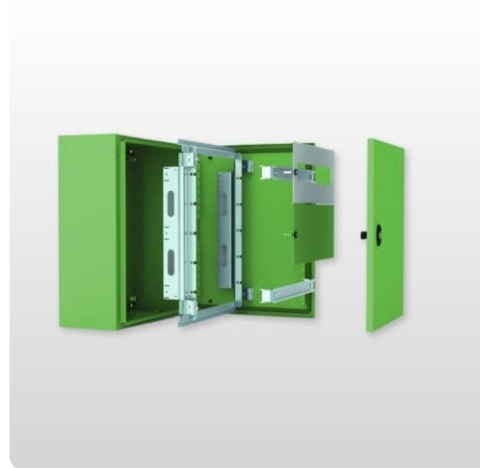

Module kit E COR 1X16 | ECMI

Accessories | E COR

Article: ECMI

Brand: E.t.a

Description

Modular chassis with universal functional frame, panels and DIN rails as well as partitions H=25 or 50 mm, if required.

- Content: Delivery includes No. 1 piece with internal frame complete with modular panels; DIN rails; partitions; brackets and mounting accessories.
- St/tp: 1 pc.

Article number

No table columns were found.