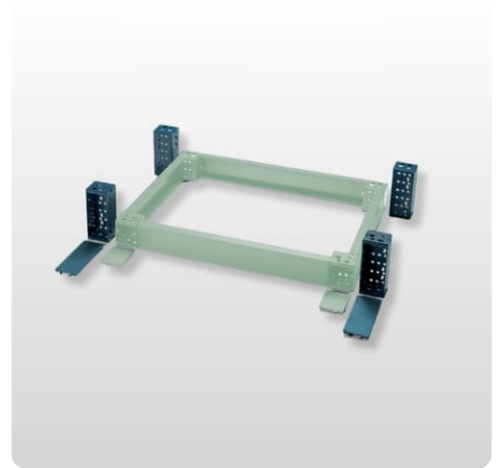

Plinth corner | EUZE-A200

Accessories | E NUX

Article: EUZE-A200

Brand: E.t.a

Description

Plinth corner H200 for E NUX.

- Content: Delivery includes 4 base corners
- St/tp: 4 pcs.

Article number