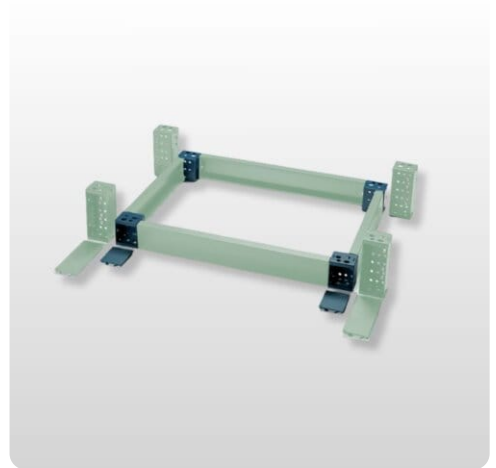

Plinth corner | EUZE-A100

Accessories | E NUX

Article: EUZE-A100

Brand: E.t.a

Description

Plinth corner H100 for E NUX.

- Content: Delivery includes 4 base corners
- St/tp: 4 pcs.

Article number