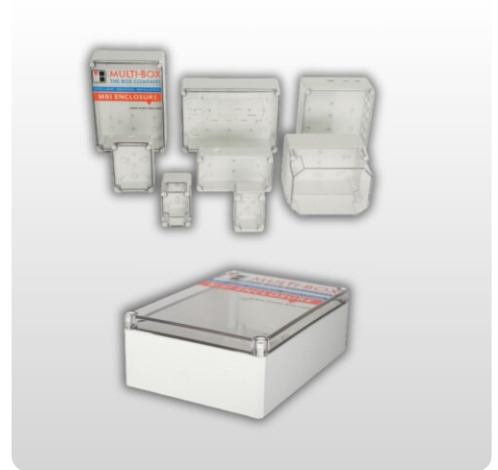

## Enclosure | MBI-OK

Industrial plastic enclosure | Transparent lid | PC | RAL7035 | IK08 | IP66

Article:	MBI OK
Brand:	Multi-Box
Protection class:	IP66
Material:	Glass-fibre reinforced polycarbonate
Material screws:	Plastic material / corrosion-free
Flammability:	V0 (Self-extinguishing)
Operating temperature:	-40°C to 100°C (permanent)
Color:	RAL 7035
Impact resistance:	IK08

### Description

Enclosure MBI-OK, a must-have for your industrial installations. With its smooth side walls and customizable design, this junction box is built to meet your specific requirements. No more hassle finding the perfect fit! The MBI-O series offers a wide range of sizes to meet all your needs.

MBI-OK is the perfect solution for your electrical needs. Upgrade your installations with confidence and reliability. Buy yours today!

- UV-resistant
- Plastic screws for mounting are included in the delivery
- MBI enclosures offer a variety of mounting points for direct fixation of components to the base